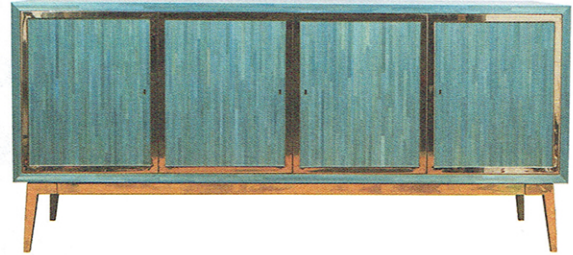

## Products • Sideboards

### InsidherLand

Handcrafted with walnut veneer, Unveil is finished with half gloss varnished doors and a sycamore veneer interior in half gloss varnish plus bronzed glass shelves. At 85cm-high x 200cm-wide x 50cm-deep, the metal frame, handles and feet are finished with brass. [insidherland.com](http://insidherland.com)

### Simon Orrell Designs

Simon Orrell Designs showcases the Tivoli Credenza in straw marquetry. Featuring a brass frame and limed oak interior, it is 90cm-high x 200cm-wide x 60cm-deep. Available in any bespoke colour, the intricate pattern and light shimmer finish create a statement. [simonorrelldesigns.com](http://simonorrelldesigns.com)

### Laskasas

This newly introduced vintage-inspired Brown sideboard by Laskasas features a wooden surface with rounded ends. The trimmed metallic details provide decoration, which compliments the marble top which can also be customised in wood. Measuring 240cm-wide x 50cm-deep x 85cm-high, the four-door unit exudes a Mid-century feel. [laskasas.com](http://laskasas.com)