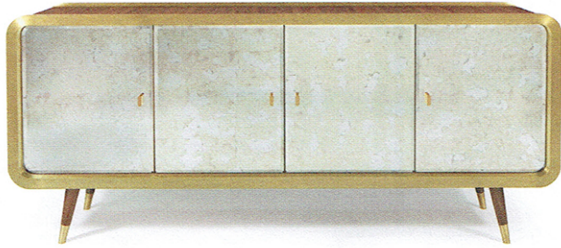

## Products • Sideboards

### InsidherLand

Handcrafted with walnut veneer, Unveil is finished with half gloss varnished doors and a sycamore veneer interior in half gloss varnish plus bronzed glass shelves. At 85cm-high x 200cm-wide x 50cm-deep, the metal frame, handles and feet are finished with brass. [insidherland.com](http://insidherland.com)

### Simon Orrell Designs

Simon Orrell Designs showcases the Tivoli Credenza in straw marquetry. Featuring a brass frame and limed oak interior, it is 90cm-high x 200cm-wide x 60cm-deep. Available in any bespoke colour, the intricate pattern and light shimmer finish create a statement. [simonorrelldesigns.com](http://simonorrelldesigns.com)

### Laskasas

This newly introduced vintage-inspired Brown sideboard by Laskasas features a wooden surface with rounded ends. The trimmed metallic details provide decoration, which compliments the marble top which can also be customised in wood. Measuring 240cm-wide x 50cm-deep x 85cm-high, the four-door unit exudes a Mid-century feel. [laskasas.com](http://laskasas.com)